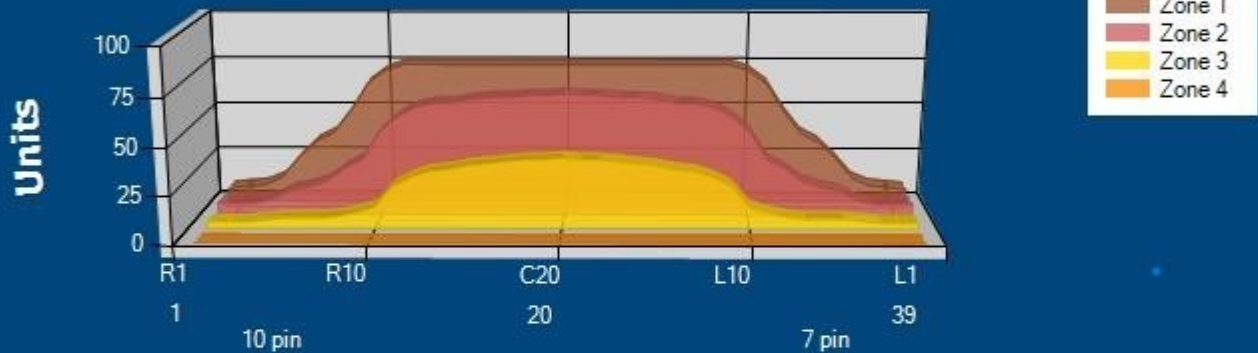

# LIIT.MEST 24

Conditioner:  
 Pattern Distance: 390  
 Volume:

Cleaner:  
 Cleaner Distance: 500

## Zone Configuration

## Boards

| Zone   | Ava   | Ratio    | Zone   | Ava   | Ratio    | Zone   | Ava   | Ratio    | Zone   | Ava  | Ratio    |
|--------|-------|----------|--------|-------|----------|--------|-------|----------|--------|------|----------|
| Zone 1 |       |          | Zone 2 |       |          | Zone 3 |       |          | Zone 4 |      |          |
| Left   | 23.40 | 3.21 : 1 | Left   | 12.00 | 5.35 : 1 | Left   | 4.40  | 8.23 : 1 | Left   | 0.00 | 1.00 : 1 |
| Right  | 23.40 | 3.21 : 1 | Right  | 12.00 | 5.35 : 1 | Right  | 4.40  | 8.23 : 1 | Right  | 0.00 | 1.00 : 1 |
| Center | 75.00 |          | Center | 64.20 |          | Center | 36.20 |          | Center | 0.00 |          |